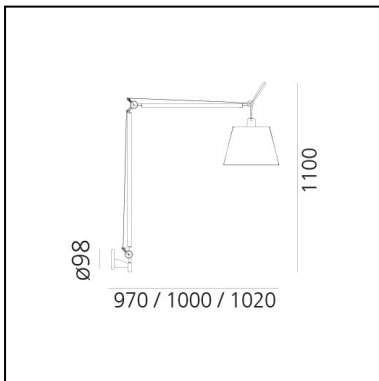

Tolomeo Wall Mega - Dimmer - Body Lamp

Michele De Lucchi
Giancarlo Fassina

LUMINAIRE *

- Watt: **21W**
- Voltage: **220V-240V**
- Delivered lumen output: **2126lm**
- Efficiency: **87%**
- Efficacy: **101.25lm/W**
- CRI: **80**

In the Mega version, the traditional aluminum head has been replaced by a version with a balanced diffuser in three different sizes that casts a soft glow into its surroundings.

FEATURES

- Product Code: **0778010A**
- Colour: **Aluminium**
- Installation: **Wall**
- Material: **Fabric or satin or parchment paper, aluminum**
- Series: **Design Collection**
- design by: **Michele De Lucchi, Giancarlo Fassina**

DIMENSIONS

- Height: **1100 mm**

SOURCES NOT INCLUDED

- Category: **LED RETROFIT**
- Number: **1**
- Watt: **21W**
- Socket: **E27**

Accessories

Parchment paper diffuser ø 360 mm 0780020A

Silk diffuser ø 360 mm 0781020A