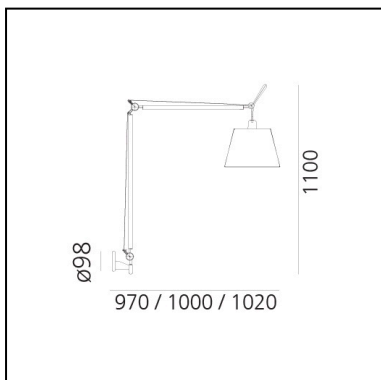

Tolomeo Wall Mega - on/off - Body Lamp

Michele De Lucchi
Giancarlo Fassina

LUMINAIRE *

- Watt: **21W**
- Voltage: **220V-240V**
- Delivered lumen output: **2126lm**
- Efficiency: **87%**
- Efficacy: **101.25lm/W**
- CRI: **80**

In the Mega version, the traditional aluminum head has been replaced by a version with a balanced diffuser in three different sizes that casts a soft glow into its surroundings.

FEATURES

- Product Code: **0564010A**
- Colour: **Aluminium**
- Installation: **Wall**
- Material: **Fabric or satin or parchment paper, aluminum**
- Series: **Design Collection**
- design by: **Michele De Lucchi, Giancarlo Fassina**

DIMENSIONS

- Height: **1100 mm**
- Glow Wire Test: **650°**

SOURCES NOT INCLUDED

- Category: **LED RETROFIT**
- Number: **1**
- Watt: **21W**
- Socket: **E27**

Accessories

Parchment paper diffuser ø 360 mm 0780020A