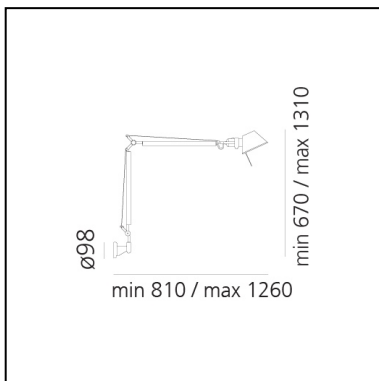

Tolomeo Wall - White - Body Lamp

Michele De Lucchi
Giancarlo Fassina

LUMINAIRE *

- Watt: **10,5W**
- Voltage: **220V-240V**
- Delivered lumen output: **615lm**
- Efficiency: **58%**
- Efficacy: **61.49lm/W**
- CRI: **80**

FEATURES

- Product Code: **A004420**
- Colour: **White**
- Installation: **Wall**
- Material: **Aluminium**
- Series: **Design Collection**
- design by: **Michele De Lucchi, Giancarlo Fassina**

DIMENSIONS

- Length: **810 mm**
- Height: **670 mm**
- Max Extension Height: **1310 mm**
- Max Extension Length: **1260 mm**

SOURCES NOT INCLUDED

- Category: **LED RETROFIT**
- Number: **1**
- Watt: **8W**
- Socket: **E27**