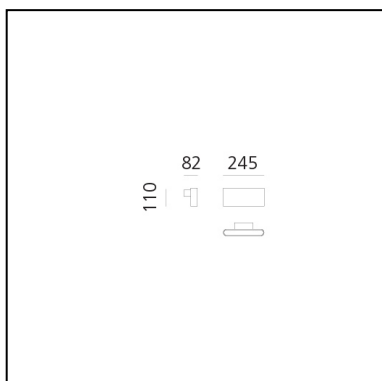

Two Flags Wall - Black

Ernesto Gismondi
Neil Poulton

IP20 

LUMINAIRE

- Watt: **21W**
- Delivered lumen output: **1515lm**
- CCT: **3000K**
- Efficiency: **67%**
- Efficacy: **72.14lm/W**
- CRI: **90**

FEATURES

- Product Code: **DEG8100A09L**
- Colour: **Black**
- Installation: **Wall**
- Material: **Aluminum, borosilicate glass**
- Series: **Design Collection, Danese**
- Environment: **Indoor**
- design by: **Ernesto Gismondi, Neil Poulton**

DIMENSIONS

- Length: **245 mm**
- Height: **110 mm**
- Depth: **82 mm**

SOURCES INCLUDED

- Category: **Led**
- Number: **1**
- Watt: **21W**
- Color temperature (K): **3000K**
- CRI: **90**