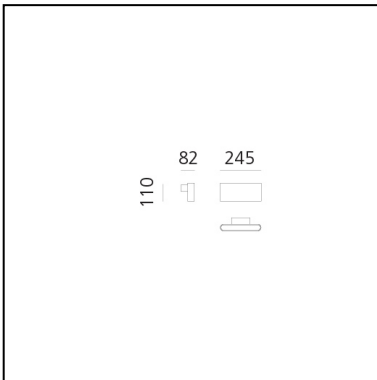

## LUMINAIRE

- Watt: **21W**
- Delivered lumen output: **1515lm**
- CCT: **3000K**
- Efficiency: **67%**
- Efficacy: **72.14lm/W**
- CRI: **90**

## FEATURES

- Product Code: **DEG8100A10L**
- Colour: **White**
- Installation: **Wall**
- Material: **Aluminum, borosilicate glass**
- Series: **Design Collection, Danese**
- Environment: **Indoor**
- design by: **Ernesto Gismondi, Neil Poulton**

## DIMENSIONS

- Length: **245 mm**
- Height: **110 mm**
- Depth: **82 mm**

## SOURCES INCLUDED

- Category: **Led**
- Number: **1**
- Watt: **21W**
- Color temperature (K): **3000K**
- CRI: **90**