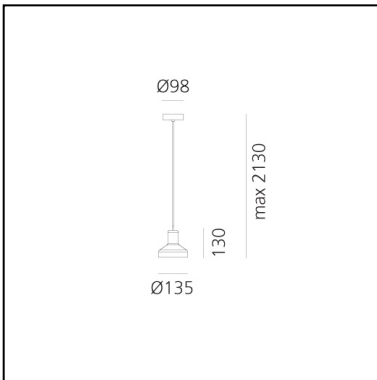

Stabligh "A" - Brown

Arik Levy

IP20   

LUMINAIRE *

- Watt: **5,5W**
- Delivered lumen output: **340lm**
- Efficiency: **97%**
- Efficacy: **67.90lm/W**

* **CR190** data may vary depending on the source installed.
Light measurements are provided in relative form and technical lighting calculations may be updated according to the effective source used.

FEATURES

- Product Code: **DAL0027M80**
- Colour: **Brown**
- Installation: **Suspension**
- Material: **blown glass, metal**
- Series: **Design Collection**
- Environment: **Indoor**
- design by: **Arik Levy**

DIMENSIONS

- Height: **130 mm**
- Diameter: **135 mm**
- Base Diameter: **98 mm**
- Max Extension Height: **2000 mm**

SOURCES NOT INCLUDED

- Category: **LED RETROFIT**
- Number: **1**
- Socket: **GU10**