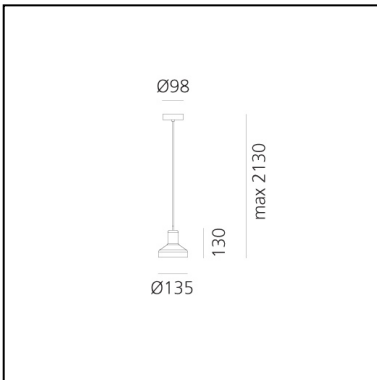

## LUMINAIRE \*

- Watt: **5,5W**
- Delivered lumen output: **340lm**
- Efficiency: **97%**
- Efficacy: **67.90lm/W**

\* **CR190** data may vary depending on the source installed.  
Light measurements are provided in relative form and technical lighting calculations may be updated according to the effective source used.

## DIMENSIONS

- Height: **130 mm**
- Diameter: **135 mm**
- Base Diameter: **98 mm**
- Max Extension Height: **2000 mm**