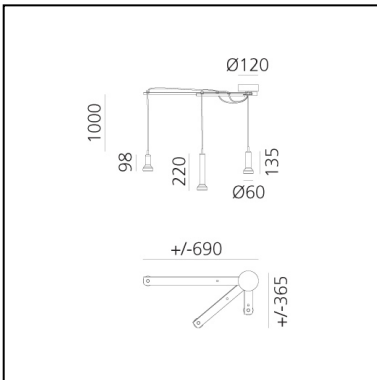

Stabligh - Aquamarine

Arik Levy

IP20   

LUMINAIRE *

- Watt: **16,5W**
- Delivered lumen output: **1019lm**
- Efficiency: **97%**
- Efficacy: **63.66lm/W**

* For **CR190** data may vary depending on the source installed.
Light measurements are provided in relative form and technical lighting calculations may be updated according to the effective source used.

DESCRIPTION

The Stab light are produced with very traditional bohemian handblowing technology. Its handblowing to wooden moulds. The moulds are produced by hand as well, from hard and wet wood. The glass masters are using glass blowing pipe as basic instrument, gathering several layers of glass in various colors and by mouth blowing and shaping with hand tools prepares shape which is very close to the moulds shape. In final stage the glass masters put the pre-shaped hot glass into the mould and finish the piece to the final shape, which is given by exact form of the mould. After the "hotshop" production phase the vases are finished on cutting shop, where additional parts are cut out and surface is polished to high gloss. This production process stays on extraordinary skills of glass masters, who are passing their experience from generation to generation.

FEATURES

- Product Code: **DAL0027L14**
- Colour: **Aquamarine**
- Installation: **Suspension**
- Material: **blown glass, metal**
- Series: **Design Collection**
- Environment: **Indoor**
- design by: **Arik Levy**

DIMENSIONS

- Base Diameter: **120 mm**
- Max Extension Length: **730 mm**

SOURCES NOT INCLUDED

- Category: **LED RETROFIT**
- Number: **3**
- Socket: **GU10**