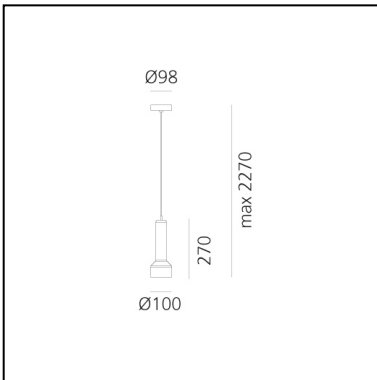

Stabligh "B" - Brown

Arik Levy

IP20   

LUMINAIRE *

- Watt: **5,5W**
- Delivered lumen output: **340lm**
- Efficiency: **97%**
- Efficacy: **67.90lm/W**

* **CR190** data may vary depending on the source installed. Light measurements are provided in relative form and technical lighting calculations may be updated according to the effective source used.

DESCRIPTION

The Stab light are produced with very traditional bohemian handblowing technology. Its handblowing to wooden moulds. The moulds are produced by hand as well, from hard and wet wood. The glass masters are using glass blowing pipe as basic instrument, gathering several layers of glass in various colors and by mouth blowing and shaping with hand tools prepares shape which is very close to the moulds shape. In final stage the glass masters puts the pre-shaped hot glass into the mould and finish the piece to the final shape, which is given by exact form of the mould. After the "hotshop" production phase the vases are finished on cutting shop, where additional parts are cut out and surface is polished to high gloss. This production process stays on extraordinary skills of glass masters, who are passing their experience from generation to generation.

FEATURES

- Product Code: **DAL0027N80**
- Colour: **Brown**
- Installation: **Suspension**
- Material: **blown glass, metal**
- Series: **Design Collection**
- Environment: **Indoor**
- design by: **Arik Levy**

DIMENSIONS

- Height: **270 mm**
- Diameter: **100 mm**
- Base Diameter: **98 mm**
- Max Extension Height: **2000 mm**

SOURCES NOT INCLUDED

- Category: **LED RETROFIT**
- Number: **1**
- Socket: **GU10**