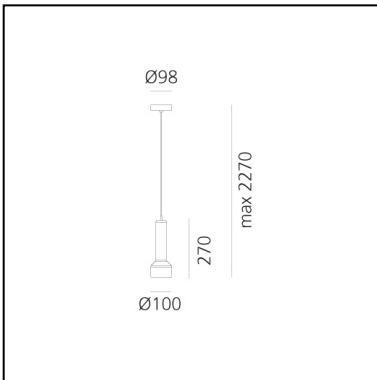

Stabligh "B" - Green amber

Arik Levy

IP20   

LUMINAIRE *

- Watt: **5,5W**
- Delivered lumen output: **340lm**
- Efficiency: **97%**
- Efficacy: **67.90lm/W**

* **CR190** data may vary depending on the source installed.
Light measurements are provided in relative form and technical lighting calculations may be updated according to the effective source used.

DESCRIPTION

The Stab light are produced with very traditional bohemian handblowing technology. Its handblowing to wooden moulds. The moulds are produced by hand as well, from hard and wet wood. The glass masters are using glass blowing pipe as basic instrument, gathering several layers of glass in various colors and by mouth blowing and shaping with hand tools prepares shape which is very close to the moulds shape. In final stage the glass masters puts the pre-shaped hot glass into the mould and finish the piece to the final shape, which is given by exact form of the mould. After the "hotshop" production phase the vases are finished on cutting shop, where additional parts are cut out and surface is polished to high gloss. This production process stays on extraordinary skills of glass masters, who are passing their experience from generation to generation.

FEATURES

- Product Code: **DAL0027N12**
- Colour: **Green amber**
- Installation: **Suspension**
- Material: **blown glass, metal**
- Series: **Design Collection**
- Environment: **Indoor**
- design by: **Arik Levy**

DIMENSIONS

- Height: **270 mm**
- Diameter: **100 mm**
- Base Diameter: **98 mm**
- Max Extension Height: **2000 mm**

SOURCES NOT INCLUDED

- Category: **LED RETROFIT**
- Number: **1**
- Socket: **GU10**