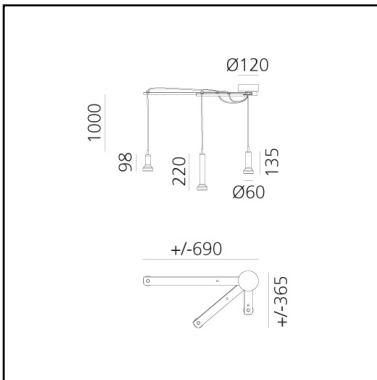

Stabligh - Brown

Arik Levy

IP20   

LUMINAIRE *

- Watt: **16,5W**
- Delivered lumen output: **1019lm**
- Efficiency: **97%**
- Efficacy: **63.66lm/W**

* **CR190** data may vary depending on the source installed.
Light measurements are provided in relative form and technical lighting calculations may be updated according to the effective source used.

DESCRIPTION

The Stab light are produced with very traditional bohemian handblowing technology. Its handblowing to wooden moulds. The moulds are produced by hand as well, from hard and wet wood. The glass masters are using glass blowing pipe as basic instrument, gathering several layers of glass in various colors and by mouth blowing and shaping with hand tools prepares shape which is very close to the moulds shape. In final stage the glass masters puts the pre-shaped hot glass into the mould and finish the piece to the final shape, which is given by exact form of the mould. After the "hotshop" production phase the vases are finished on cutting shop, where additional parts are cut out and surface is polished to high gloss. This production process stays on extraordinary skills of glass masters, who are passing their experience from generation to generation.

FEATURES

- Product Code: **DAL0027L80**
- Colour: **Brown**
- Installation: **Suspension**
- Material: **blown glass, metal**
- Series: **Design Collection**
- Environment: **Indoor**
- design by: **Arik Levy**

DIMENSIONS

- Base Diameter: **120 mm**
- Max Extension Length: **730 mm**

SOURCES NOT INCLUDED

- Category: **LED RETROFIT**
- Number: **3**
- Socket: **GU10**