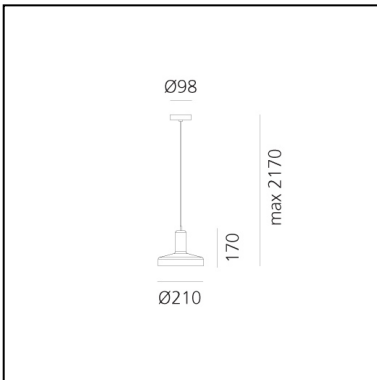

Stabligh "C" - Green amber

Arik Levy

IP20   

LUMINAIRE *

- Watt: **5,5W**
- Delivered lumen output: **340lm**
- Efficiency: **97%**
- Efficacy: **67.90lm/W**

* **CR190** data may vary depending on the source installed.
Light measurements are provided in relative form and technical lighting calculations may be updated according to the effective source used.

FEATURES

- Product Code: **DAL0027012**
- Colour: **Green amber**
- Installation: **Suspension**
- Material: **blown glass, metal**
- Series: **Design Collection**
- Environment: **Indoor**
- design by: **Arik Levy**

DIMENSIONS

- Height: **170 mm**
- Diameter: **210 mm**
- Base Diameter: **98 mm**
- Max Extension Height: **2000 mm**

SOURCES NOT INCLUDED

- Category: **LED RETROFIT**
- Number: **1**
- Socket: **GU10**