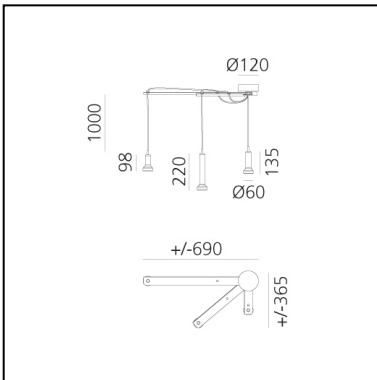

## LUMINAIRE \*

- Watt: **16,5W**
- Delivered lumen output: **1019lm**
- Efficiency: **97%**
- Efficacy: **63.66lm/W**

\* For **CR190** data may vary depending on the source installed.  
Light measurements are provided in relative form and technical lighting calculations may be updated according to the effective source used.

## FEATURES

- Product Code: **DAL0027L12**
- Colour: **Green amber**
- Installation: **Suspension**
- Material: **blown glass, metal**
- Series: **Design Collection**
- Environment: **Indoor**
- design by: **Arik Levy**

## DIMENSIONS

- Base Diameter: **120 mm**
- Max Extension Length: **730 mm**

## SOURCES NOT INCLUDED

- Category: **LED RETROFIT**
- Number: **3**
- Socket: **GU10**