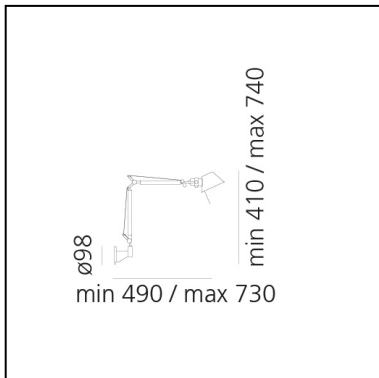

Tolomeo Micro Wall LED 2700K - Body Lamp

Michele De Lucchi
Giancarlo Fassina

IP20   EAC 

LUMINAIRE

- Transformer availability: **Electronic dimmable - Included**
- Watt: **7W**
- Voltage: **24V**
- Delivered lumen output: **620lm**
- CCT: **2700K**
- Efficiency: **71%**
- Efficacy: **88.63lm/W**
- CRI: **90**
- Dimmer Typology: **Microswitch Dimmer**

FEATURES

- Product Code: **A0103W00**
- Colour: **Aluminium**
- Installation: **Wall**
- Material: **Aluminium**
- Series: **Design Collection**
- design by: **Michele De Lucchi, Giancarlo Fassina**

DIMENSIONS

- Length: **490 mm**
- Height: **410 mm**
- Max Extension Height: **740 mm**
- Max Extension Length: **730 mm**
- Glow Wire Test: **750°**

SOURCES INCLUDED

- Category: **Led**
- Number: **1**
- Watt: **4,8W**
- Color temperature (K): **2700K**
- CRI: **90**