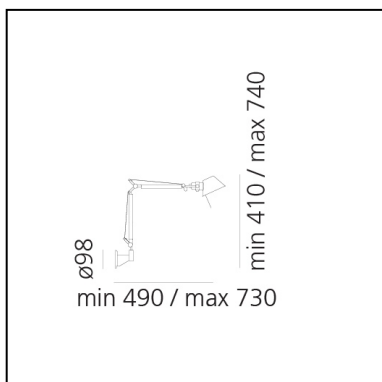

Tolomeo Micro Wall LED 3000K - Body Lamp

Michele De Lucchi
Giancarlo Fassina

LUMINAIRE

- Transformer availability: **Electronic dimmable - Included**
- Watt: **7W**
- Voltage: **24V**
- Delivered lumen output: **648lm**
- CCT: **3000K**
- Efficiency: **71%**
- Efficacy: **92.60lm/W**
- CRI: **90**
- Dimmer Typology: **Microswitch Dimmer**

FEATURES

- Product Code: **A010300**
- Colour: **Aluminium**
- Installation: **Wall**
- Material: **Aluminium**
- Series: **Design Collection**
- design by: **Michele De Lucchi, Giancarlo Fassina**

DIMENSIONS

- Length: **490 mm**
- Height: **410 mm**
- Max Extension Height: **740 mm**
- Max Extension Length: **730 mm**
- Glow Wire Test: **750°**

SOURCES INCLUDED

- Category: **Led**
- Number: **1**
- Watt: **4,8W**
- Color temperature (K): **3000K**
- CRI: **90**