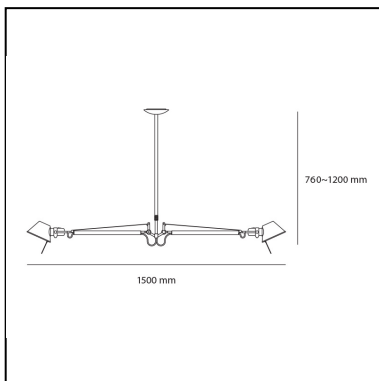

Tolomeo Suspension 2 Bracci

Michele De Lucchi
Giancarlo Fassina

IP20   EAC 

LUMINAIRE *

- Watt: **21W**
- Voltage: **220V-240V**
- Delivered lumen output: **1230lm**
- Efficiency: **50%**
- Efficacy: **58.56lm/W**
- CRI: **80**

* Photometric data may vary depending on the source installed.
Light measurements are provided in relative form and technical lighting calculations may be updated according to the effective source used.

DIMENSIONS

- Width: **1500 mm**
- Height: **760 mm**
- Max Height from ceiling: **1200 mm**

SOURCES NOT INCLUDED

- Category: **LED RETROFIT**
- Number: **2**
- Watt: **8W**
- Socket: **E27**