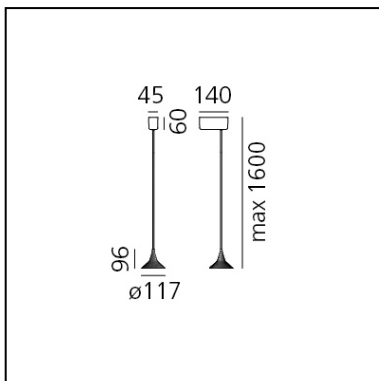

## LUMINAIRE

- Watt: **7.5W**
- Voltage: **220-240V**
- Delivered lumen output: **349lm**
- CCT: **3000K**
- Efficiency: **52%**
- Efficacy: **46.5lm/W**
- CRI: **90**

## DIMENSIONS

- Height: **96 mm**
- Diameter: **117 mm**
- Base Length: **140 mm**
- Base Width: **45 mm**
- Max Height from ceiling: **1600 mm**