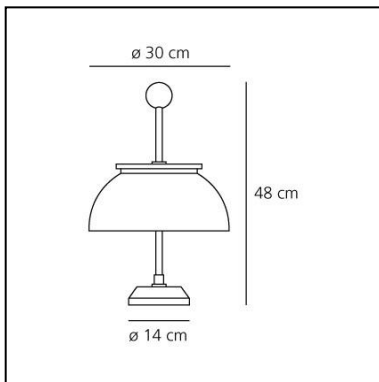

Alfa

Sergio Mazza

IP20     Dimmerable: +0-

LUMINAIRE *

- Watt: **2x6W**
- Voltage: **220V-240V**

* Delivered lumen output: **690lm** source installed.
Light measurements are provided in relative form and technical lighting calculations may be updated according to the effective source used.

DESCRIPTION

Alfa was the first lamp to feature in the Artemide catalogue the very year the company was founded. Metal structure in opaque nickel-plate; diffuser in crystal glass; base in marble. The metal parts are hand turned.

FEATURES

- Product Code: **0026010A**
- Colour: **White**
- Installation: **Table**
- Material: **Glass, steel, marble**
- Series: **Design Collection, Modern Classic**
- Environment: **Indoor**
- Area contract: **Residential**
- Emission: **Diffused And Direct**
- design by: **Sergio Mazza**

DIMENSIONS

- Height: **480 mm**
- Diameter: **300 mm**
- Base Diameter: **140 mm**
- Impact Resistance: **N.D.**
- Glow Wire Test: **N.D.°**

SOURCES NOT INCLUDED

- Category: **LED RETROFIT**
- Number: **2**
- Watt: **6W**
- Socket: **E14**