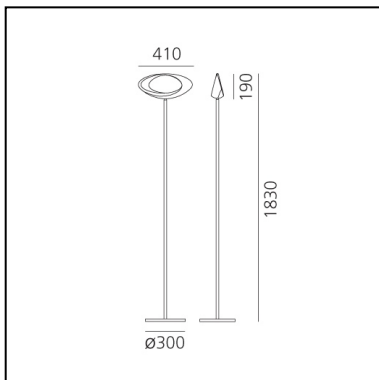

Cabildo Floor LED 2700K

Eric Solè

IP20     

LUMINAIRE

- Watt: **44W**
- Voltage: **220-240V**
- Delivered lumen output: **2641lm**
- CCT: **2700K**
- Efficiency: **73%**
- Efficacy: **60.01lm/W**
- CRI: **95**
- Dimmer Typology: **Touch Dimmer**

Notes

Lamp included. With dimmer.

DESCRIPTION

Steel base and stem; body lamp in painted die-cast aluminium. The indirect light shapes the body lamp, bringing out its winding form and giving it the astonishing appearance of a ring of light.

FEATURES

- Product Code: **1180W10A**
- Colour: **White**
- Installation: **Floor**
- Material: **Aluminium, steel**
- Series: **Design Collection**
- Environment: **Indoor**
- Area contract: **Residential**
- Emission: **Indirect Diffused**
- design by: **Eric Solè**

DIMENSIONS

- Width: **410 mm**
- Height: **1830 mm**
- Base Diameter: **300 mm**
- Glow Wire Test: **650°**

SOURCES INCLUDED

- Category: **Led**
- Number: **1**
- Watt: **44W**
- Color temperature (K): **2700K**
- CRI: **90**
- Color Tolerance: **MacAdam 2SDCM**