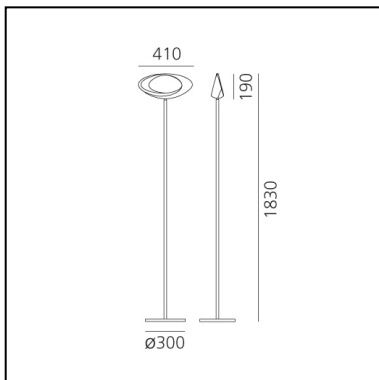

## LUMINAIRE

- Watt: **44W**
- Voltage: **220-240V**
- Delivered lumen output: **2824lm**
- CCT: **3000K**
- Efficiency: **73%**
- Efficacy: **64.19lm/W**
- CRI: **95**
- Dimmer Typology: **Touch Dimmer**

## DESCRIPTION

Steel base and stem; body lamp in painted die-cast aluminium. The indirect light shapes the body lamp, bringing out its winding form and giving it the astonishing appearance of a ring of light.

## DIMENSIONS

- Width: **410 mm**
- Height: **1830 mm**
- Base Diameter: **300 mm**
- Glow Wire Test: **650°**

## SOURCES INCLUDED

- Category: **Led**
- Number: **1**
- Watt: **44W**
- Color temperature (K): **3000K**
- CRI: **90**
- Color Tolerance: **MacAdam 2SDCM**