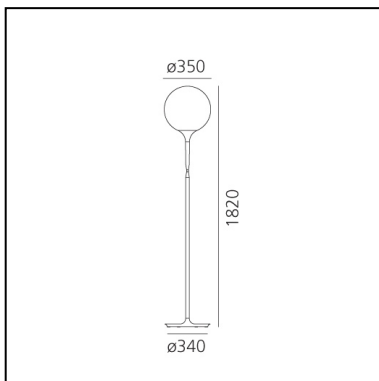

## LUMINAIRE \*

- Watt: **21W**
- Voltage: **220V-240V**
- Delivered lumen output: **2077lm**
- Efficiency: **85%**
- Efficacy: **98.91lm/W**
- CRI: **80**
- Dimmer Typology: **Touch Dimmer**

\* Photometric data may vary depending on the source installed.  
Light measurements are provided in relative form and technical lighting calculations may be updated according to the effective source used.

## Notes

A touch dimmer button on the stem for the storage of the light intensity set-up or the use of a local or remote control.  
Available in two sizes.

## DIMENSIONS

- Height: **1820 mm**
- Diameter: **350 mm**
- Base Diameter: **340 mm**
- Glow Wire Test: **750°**