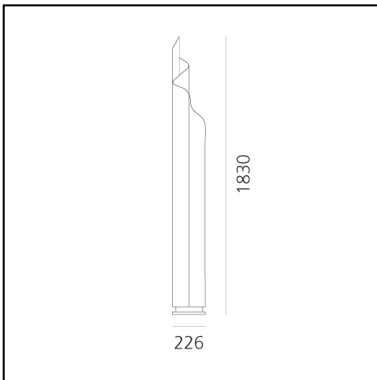

Chimera LED

Vico Magistretti

IP20 

LUMINAIRE

- Power Supply: **Electronic Integrated**
- Watt: **41W**
- Delivered lumen output: **3300lm**
- CCT: **2700K**
- CRI: **90**

DESCRIPTION

Its sinuous curves resulting from the shaping of a sheet of frosted methacrylate softly diffuse the light. It brings together "simplicity and concept" which for Magistretti are at the heart of durable design.

FEATURES

- Product Code: **0084110APP**
- Colour: **White**
- Installation: **Floor**
- Material: **Methacrylate, aluminium, zamak**
- Series: **Design Collection**
- Environment: **Indoor**
- Area contract: **Residential**
- Emission: **Diffused And Filtered**
- design by: **Vico Magistretti**

DIMENSIONS

- Height: **1800 mm**
- Diameter: **220 mm**