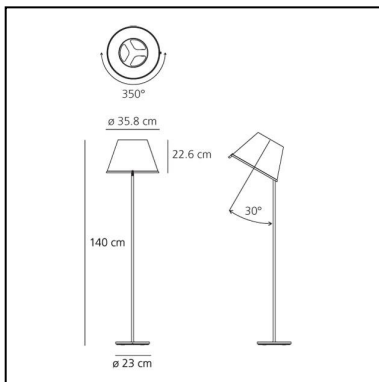

Choose Floor - Parchment/Chrome

Matteo Thun & Partners

IP20   EAC  

LUMINAIRE *

- Watt: **26W**
- Voltage: **220V-240V**

* Delivered lumen output: **2583lm** once installed.
Light measurements are provided in relative form and technical lighting calculations may be updated according to the effective source used.

DESCRIPTION

The diffuser, which characterises this lamp family with its materials and texture, can be tilted by 30° and rotated on its own axis to direct the light for reading.

FEATURES

- Product Code: **1136120A**
- Colour: **Parchment/Chrome**
- Installation: **Floor**
- Material: **Polycarbonate, parchment paper, steel, zamak**
- Series: **Design Collection**
- Environment: **Indoor**
- Area contract: **Hospitality**
- Emission: **Direct Spot**
- design by: **Matteo Thun & Partners**

DIMENSIONS

- Height: **1400 mm**
- Diameter: **358 mm**
- Base Diameter: **230 mm**
- Glow Wire Test: **750°**

SOURCES NOT INCLUDED

- Category: **LED RETROFIT**
- Number: **2**
- Watt: **8W**
- Socket: **E27**