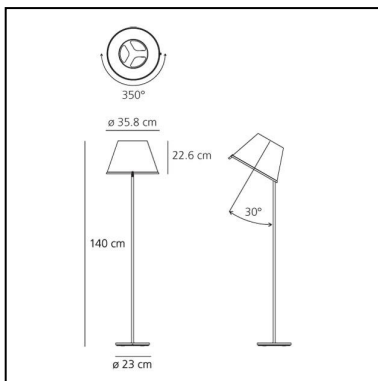

Choose Floor - Parchment/Gray anthracite

Matteo Thun & Partners

IP20   EAC  

LUMINAIRE *

- Watt: **26W**
- Voltage: **220V-240V**
- Delivered lumen output: **2583lm**
- Efficiency: **85%**
- Efficacy: **99.33lm/W**

* **CR180** data may vary depending on the source installed. Light measurements are provided in relative form and technical lighting calculations may be updated according to the effective source used.

DESCRIPTION

The diffuser, which characterises this lamp family with its materials and texture, can be tilted by 30° and rotated on its own axis to direct the light for reading.

FEATURES

- Product Code: **1136020A**
- Colour: **Parchment/Gray anthracite**
- Installation: **Floor**
- Material: **Polycarbonate, parchment paper, steel, zamak**
- Series: **Design Collection**
- Environment: **Indoor**
- Area contract: **Hospitality**
- Emission: **Direct Spot**
- design by: **Matteo Thun & Partners**

DIMENSIONS

- Height: **1400 mm**
- Diameter: **358 mm**
- Base Diameter: **230 mm**
- Glow Wire Test: **750°**

SOURCES NOT INCLUDED

- Category: **LED RETROFIT**
- Number: **2**
- Watt: **8W**
- Socket: **E27**