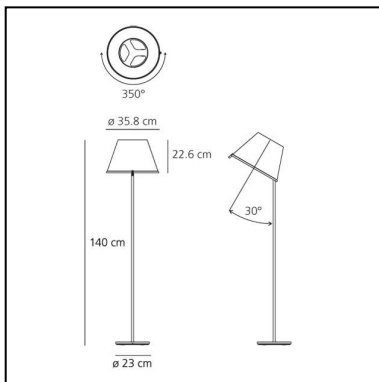

Choose Floor - White/Chrome

Matteo Thun & Partners

IP20   EAC  

LUMINAIRE *

- Watt: **26W**
- Voltage: **220V-240V**

* Delivered lumen output: **2583lm** once installed.
Light measurements are provided in relative form and technical lighting calculations may be updated according to the effective source used.

DESCRIPTION

The diffuser, which characterises this lamp family with its materials and texture, can be tilted by 30° and rotated on its own axis to direct the light for reading.

FEATURES

- Product Code: **1136110A**
- Colour: **White/Chrome**
- Installation: **Floor**
- Material: **Polycarbonate, parchment paper, steel, zamak**
- Series: **Design Collection**
- Environment: **Indoor**
- Area contract: **Hospitality**
- Emission: **Direct Spot**
- design by: **Matteo Thun & Partners**

DIMENSIONS

- Height: **1400 mm**
- Diameter: **358 mm**
- Base Diameter: **230 mm**
- Glow Wire Test: **750°**

SOURCES NOT INCLUDED

- Category: **LED RETROFIT**
- Number: **2**
- Watt: **8W**
- Socket: **E27**