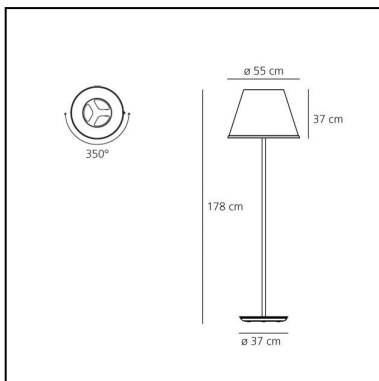

## LUMINAIRE \*

- Watt: **52W**
- Voltage: **220V-240V**
- Delivered lumen output: **5022lm**
- Efficiency: **83%**
- Efficacy: **96.57lm/W**

\* **CR180** data may vary depending on the source installed. Light measurements are provided in relative form and technical lighting calculations may be updated according to the effective source used.

## DESCRIPTION

The diffuser, which characterises this lamp family with its materials and texture, can be tilted by 30° and rotated on its own axis to direct the light for reading in Choose Floor, while it remains fixed in the Mega version.

## FEATURES

- Product Code: **1135020A**
- Colour: **Parchment/Gray anthracite**
- Installation: **Floor**
- Material: **Polycarbonate, parchment paper, steel, zamak**
- Series: **Design Collection**
- Environment: **Indoor**
- Area contract: **Hospitality**
- Emission: **Diffused And Direct**
- design by: **Matteo Thun & Partners**

## DIMENSIONS

- Height: **1780 mm**
- Diameter: **550 mm**
- Base Diameter: **370 mm**
- Glow Wire Test: **750°**