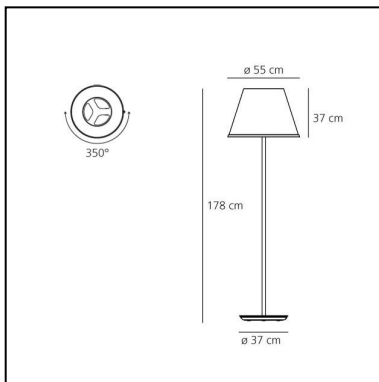

## LUMINAIRE \*

- Watt: **52W**
- Voltage: **220V-240V**
- Delivered lumen output: **5022lm**
- Efficiency: **83%**
- Efficacy: **14.62lm/W**

← **CR: 100** Data may vary depending on the source installed.  
Light measurements are provided in relative form and technical lighting calculations may be updated according to the effective source used.

## DESCRIPTION

The diffuser, which characterises this lamp family with its materials and texture, can be tilted by 30° and rotated on its own axis to direct the light for reading in Choose Floor, while it remains fixed in the Mega version.

## FEATURES

- Product Code: **1135110A**
- Colour: **White/Chrome**
- Installation: **Floor**
- Material: **Polycarbonate, parchment paper, steel, zamak**
- Series: **Design Collection**
- Environment: **Indoor**
- Area contract: **Hospitality**
- Emission: **Diffused And Direct**
- design by: **Matteo Thun & Partners**

## DIMENSIONS

- Height: **1780 mm**
- Diameter: **550 mm**
- Base Diameter: **370 mm**
- Glow Wire Test: **750°**