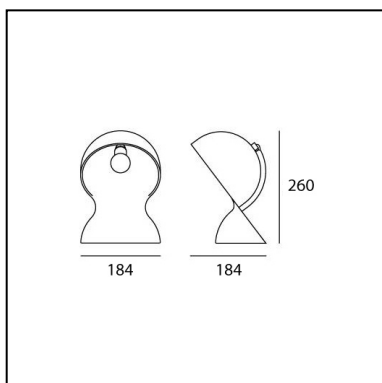

## LUMINAIRE \*

- Watt: **6W**
- Voltage: **220V-240V**
- Delivered lumen output: **345lm**

\* Photometric data may vary depending on the source installed.  
Light measurements are provided in relative form and technical lighting calculations may be updated according to the effective source used.

## DIMENSIONS

- Length: **184 mm**
- Width: **184 mm**
- Height: **260 mm**
- Impact Resistance: **N.D.**
- Glow Wire Test: **N.D.°**

## SOURCES NOT INCLUDED

- Category: **LED RETROFIT**
- Number: **1**
- Watt: **6W**
- Socket: **E14**