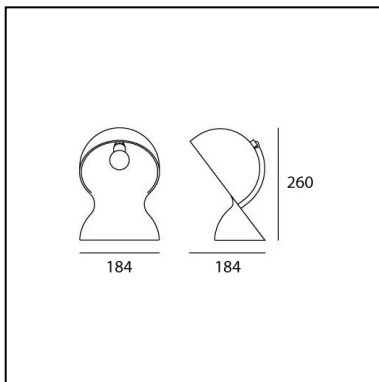

## LUMINAIRE \*

- Watt: **6W**
- Voltage: **220V-240V**
- Delivered lumen output: **345lm**

\* Photometric data may vary depending on the source installed.  
Light measurements are provided in relative form and technical lighting calculations may be updated according to the effective source used.

## DIMENSIONS

- Length: **184 mm**
- Width: **184 mm**
- Height: **260 mm**
- Impact Resistance: **N.D.**
- Glow Wire Test: **N.D.°**

## SOURCES NOT INCLUDED

- Category: **LED RETROFIT**
- Number: **1**
- Watt: **6W**
- Socket: **E14**