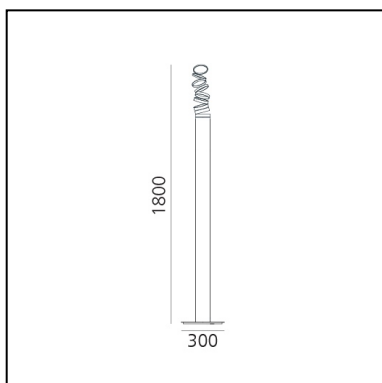

Decomposé Light Floor - Gold

Atelier Oi

LUMINAIRE

- Watt: **45W**
- Delivered lumen output: **3564lm**
- CCT: **3000K**
- CRI: **90**

DESCRIPTION

Featuring a deconstructed base profile, the light projected through the balanced rings designs subtle shadows while defining a perfect quality of light in space.

FEATURES

- Product Code: **DOI4600D02**
- Colour: **Gold**
- Installation: **Floor**
- Material: **Aluminium**
- Series: **Design Collection**
- Environment: **Indoor**
- design by: **Atelier Oi**

DIMENSIONS

- Height: **1800 mm**
- Base Length: **300 mm**
- Base Width: **300 mm**

SOURCES INCLUDED

- Category: **Led**
- Number: **1**
- Watt: **45W**
- Color temperature (K): **3000K**
- CRI: **90**