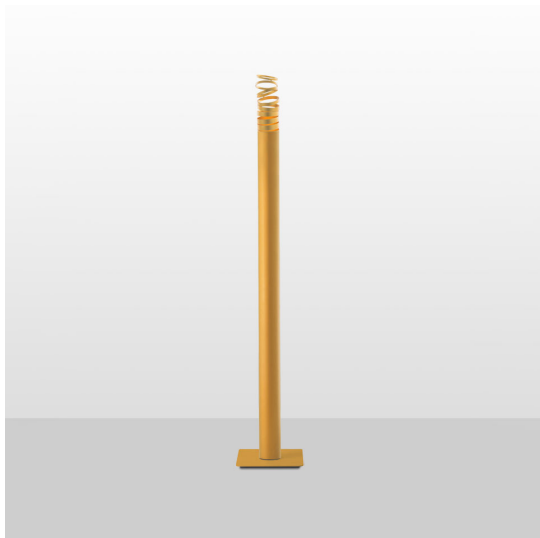

Decomposé Light Floor - Gold

Atelier Oi

LUMINAIRE

- Watt: **45W**
- Delivered lumen output: **3564lm**
- CCT: **3000K**
- CRI: **90**

DESCRIPTION

Featuring a deconstructed base profile, the light projected through the balanced rings designs subtle shadows while defining a perfect quality of light in space.

FEATURES

- Product Code: **DOI4600D02**
- Colour: **Gold**
- Installation: **Floor**
- Material: **Aluminium**
- Series: **Design Collection**
- Environment: **Indoor**
- design by: **Atelier Oi**

DIMENSIONS

- Height: **1800 mm**
- Base Length: **300 mm**
- Base Width: **300 mm**

SOURCES INCLUDED

- Category: **Led**
- Number: **1**
- Watt: **45W**
- Color temperature (K): **3000K**
- CRI: **90**