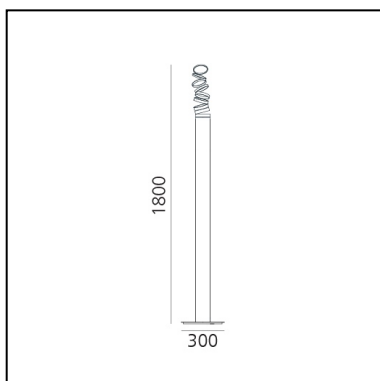

## LUMINAIRE

- Watt: **45W**
- Delivered lumen output: **3564lm**
- CCT: **3000K**
- CRI: **90**

## DIMENSIONS

- Height: **1800 mm**
- Base Length: **300 mm**
- Base Width: **300 mm**

## SOURCES INCLUDED

- Category: **Led**
- Number: **1**
- Watt: **45W**
- Color temperature (K): **3000K**
- CRI: **90**