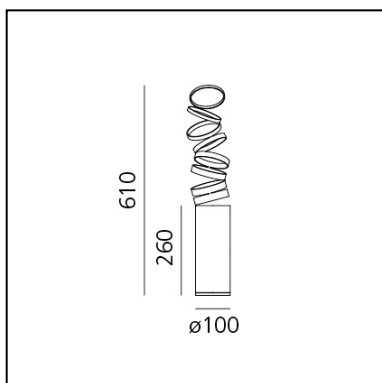

Decomposé Light Table - Orange

Atelier Oi

LUMINAIRE *

- Watt: **8W**
- Delivered lumen output: **911lm**
- Efficiency: **60%**
- Efficacy: **70.06lm/W**

* For **CR180** data may vary depending on the source installed.
Light measurements are provided in relative form and technical lighting calculations may be updated according to the effective source used.

DESCRIPTION

Featuring a deconstructed base profile, the light projected through the balanced rings designs subtle shadows while defining a perfect quality of light in space.

FEATURES

- Product Code: **DOI4600C03**
- Colour: **Orange**
- Installation: **Table**
- Material: **Aluminium**
- Series: **Design Collection**
- Environment: **Indoor**
- design by: **Atelier Oi**

DIMENSIONS

- Height: **260 mm**
- Base Diameter: **100 mm**
- Max Extension Height: **610 mm**

SOURCES NOT INCLUDED

- Category: **LED RETROFIT**
- Number: **1**
- Socket: **E27**