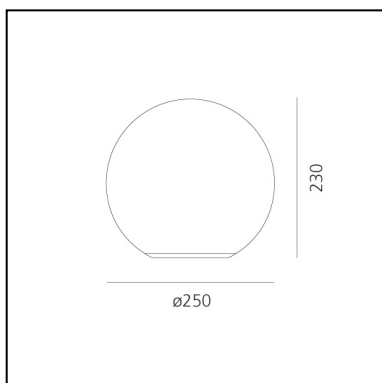

Dioscuri table 25

Michele De Lucchi

IP20   **EAC**   

LUMINAIRE *

- Watt: **13W**
- Voltage: **220V-240V**
- Delivered lumen output: **1356lm**
- Efficiency: **89%**
- Efficacy: **104.28lm/W**
- CRI: **80**

– Dimmer Typology: **Microswitch Dimmer**

Light measurements are provided in relative form and technical lighting calculations may be updated according to the effective source used.

DESCRIPTION

The simple geometric shape of the spherical diffuser makes this an iconic product and ensures uniform diffusion of light through the acid-etched blown glass.

FEATURES

- Product Code: **0146010A**
- Colour: **White**
- Installation: **Table**
- Material: **Technopolymer lamp body, blown frosted glass diffuser with acid-etching treatment.**
- Series: **Design Collection**
- Environment: **Indoor**
- Area contract: **Residential**
- Emission: **Diffused**
- design by: **Michele De Lucchi**

DIMENSIONS

- Height: **230 mm**
- Diameter: **250 mm**
- Glow Wire Test: **850°**

SOURCES NOT INCLUDED

- Category: **LED RETROFIT**
- Number: **1**
- Socket: **E27**