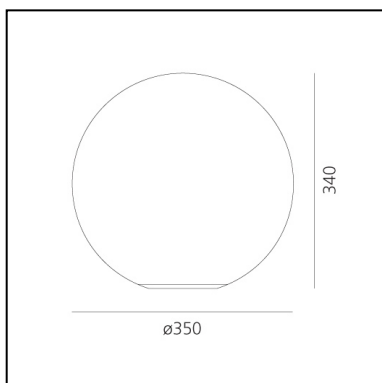

## LUMINAIRE \*

- Watt: **21W**
- Voltage: **220V-240V**
- Delivered lumen output: **2186lm**
- Efficiency: **89%**
- Efficacy: **104.07lm/W**
- CRI: **80**

\* Dimmer Typology: **Microswitch Dimmer**

Light measurements are provided in relative form and technical lighting calculations may be updated according to the effective source used.

## FEATURES

- Product Code: **0147010A**
- Colour: **White**
- Installation: **Table**
- Material: **Technopolymer lamp body, blown frosted glass diffuser with acid-etching treatment.**
- Series: **Design Collection**
- Environment: **Indoor**
- Area contract: **Residential**
- Emission: **Diffused**
- design by: **Michele De Lucchi**

## DIMENSIONS

- Height: **340 mm**
- Diameter: **350 mm**
- Glow Wire Test: **850°**