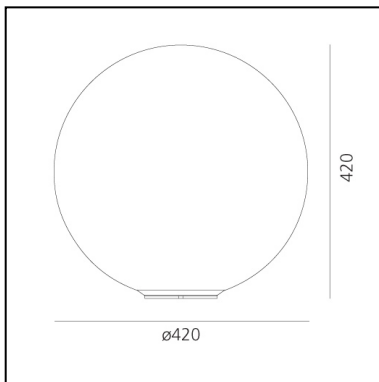

Dioscuri table 42

Michele De Lucchi

IP20     

LUMINAIRE *

- Watt: **21W**
- Voltage: **220V-240V**
- Delivered lumen output: **2186lm**
- Efficiency: **89%**
- Efficacy: **104.07lm/W**
- CRI: **80**

* Dimmer Typology: **Microswitch Dimmer**

Light measurements are provided in relative form and technical lighting calculations may be updated according to the effective source used.

DESCRIPTION

The simple geometric shape of the spherical diffuser makes this an iconic product and ensures uniform diffusion of light through the acid-etched blown glass.

FEATURES

- Product Code: **0254010A**
- Colour: **White**
- Installation: **Table**
- Material: **Technopolymer lamp body, blown frosted glass diffuser with acid-etching treatment.**
- Series: **Design Collection**
- Environment: **Indoor**
- Area contract: **Residential**
- Emission: **Diffused**
- design by: **Michele De Lucchi**

DIMENSIONS

- Height: **420 mm**
- Diameter: **420 mm**
- Glow Wire Test: **850°**

SOURCES NOT INCLUDED

- Category: **LED RETROFIT**
- Number: **1**
- Socket: **E27**