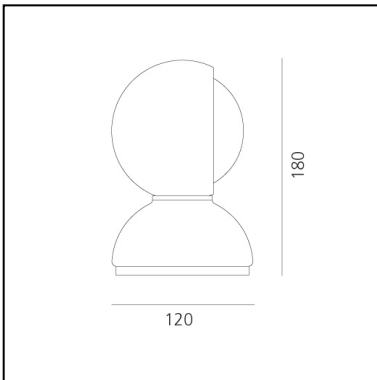

LUMINAIRE *

- Watt: **5W**
- Voltage: **220V-240V**

* Delivered lumen output: **170lm** source installed.
Light measurements are provided in relative form and technical lighting calculations may be updated according to the effective source used.

DESCRIPTION

Eclisse, designed by Vico Magistretti in 1965, won the Compasso d'Oro Award in 1967 and became ambassador of Italian design worldwide. Eclisse is an avant-garde balance between form and function, design and utility. The concept's foundation lies in its functionality of adjusting the intensity of light through its rotating inner shade that "eclipses" the light source. In fact, with a fixed outer shell and a moveable inner shell the lamp can provide direct or diffuse light.

A table lamp, it can also be wall mounted. Painted metal body available in white, red, orange or yellow and PVD version, made with an innovative and sustainable process of metal vacuum deposition ("sputtering"), available in black, brass, copper or mirror.

From the point of view of environmental-friendliness, "sputtering" is the absolutely cleanest coating technology for the type of metal used and because all emissions are abated, in particular those into the atmosphere of sulphuric acid and cyanides produced by galvanic processes.

Solid paint with up to 5% of solvents (compared to 75% of traditional products) is employed for the successive protective clear-coat phase.

The process generates very little waste and the resulting finish is particularly resistant over time.

Eclisse is part of the permanent collection of the most important design Museums, amongst many the MoMA in New York and the Triennale Design Museum in Milan.

FEATURES

- Product Code: **0028130A**
- Colour: **Black**
- Installation: **WallTable**
- Material: **steel, technopolymer**
- Series: **Design Collection, Modern Classic**
- Environment: **Indoor**
- Area contract: **Residential**
- Emission: **Diffused And Direct**
- design by: **Vico Magistretti**

DIMENSIONS

- Height: **180 mm**
- Diameter: **120 mm**
- Base Diameter: **120 mm**
- Impact Resistance: **N/D**
- Glow Wire Test: **850°**

SOURCES NOT INCLUDED