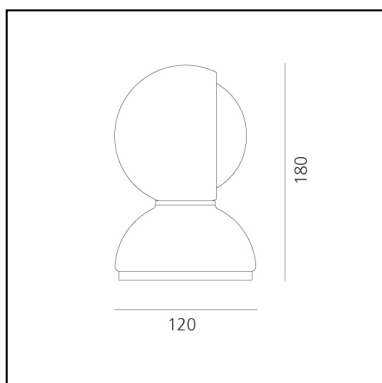

## LUMINAIRE \*

- Watt: **5W**
- Voltage: **220V-240V**

\* Delivered lumen output: **170lm** source installed.  
Light measurements are provided in relative form and technical lighting calculations may be updated according to the effective source used.

## DIMENSIONS

- Height: **180 mm**
- Diameter: **120 mm**
- Base Diameter: **120 mm**
- Impact Resistance: **N/D**
- Glow Wire Test: **850°**