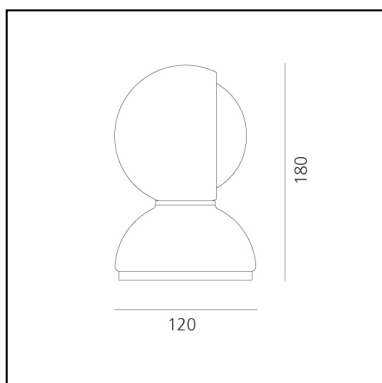

LUMINAIRE *

- Watt: **5W**
- Voltage: **220V-240V**

* Delivered lumen output: **170lm** source installed.
Light measurements are provided in relative form and technical lighting calculations may be updated according to the effective source used.

DESCRIPTION

Eclisse, designed by Vico Magistretti in 1965, won the Compasso d'Oro Award in 1967 and became ambassador of Italian design worldwide. Eclisse is an avant-garde balance between form and function, design and utility. The concept's foundation lies in its functionality of adjusting the intensity of light through its rotating inner shade that "eclipses" the light source. In fact, with a fixed outer shell and a moveable inner shell the lamp can provide direct or diffuse light.

A table lamp, it can also be wall mounted. Painted metal body available in white, red, orange or yellow and PVD version, made with an innovative and sustainable process of metal vacuum deposition ("sputtering"), available in black, brass, copper or mirror.

From the point of view of environmental-friendliness, "sputtering" is the absolutely cleanest coating technology for the type of metal used and because all emissions are abated, in particular those into the atmosphere of sulphuric acid and cyanides produced by galvanic processes.

Solid paint with up to 5% of solvents (compared to 75% of traditional products) is employed for the successive protective clear-coat phase.

The process generates very little waste and the resulting finish is particularly resistant over time.

Eclisse is part of the permanent collection of the most important design Museums, amongst many the MoMA in New York and the Triennale Design Museum in Milan.

FEATURES

- Product Code: **0028150A**
- Colour: **Gold**
- Installation: **WallTable**
- Material: **steel, technopolymer**
- Series: **Design Collection, Modern Classic**
- Environment: **Indoor**
- Area contract: **Residential**
- Emission: **Diffused And Direct**
- design by: **Vico Magistretti**

DIMENSIONS

- Height: **180 mm**
- Diameter: **120 mm**
- Base Diameter: **120 mm**
- Impact Resistance: **N/D**
- Glow Wire Test: **850°**

SOURCES NOT INCLUDED