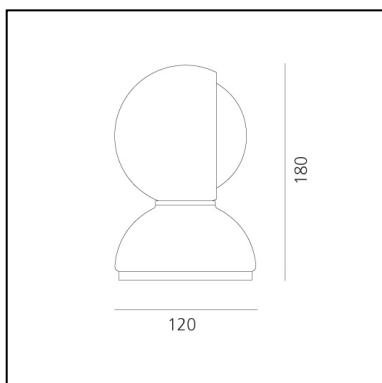

Eclisse PVD Mirror

Vico Magistretti

IP20   EAC  

LUMINAIRE *

- Watt: **5W**
- Voltage: **220V-240V**

* Delivered lumen output: **170lm** source installed.
Light measurements are provided in relative form and technical lighting calculations may be updated according to the effective source used.

DIMENSIONS

- Height: **180 mm**
- Diameter: **120 mm**
- Base Diameter: **120 mm**
- Impact Resistance: **N/D**
- Glow Wire Test: **850°**

SOURCES NOT INCLUDED

- Category: **LED RETROFIT**
- Number: **1**
- Watt: **5W**
- Socket: **E14**