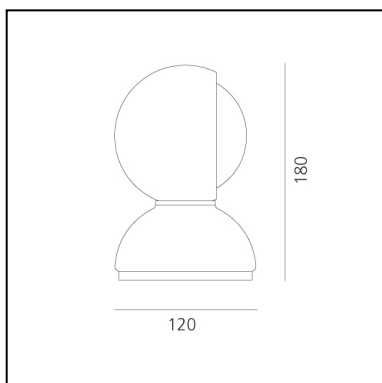

Eclisse Red

Vico Magistretti

IP20   EAC  

LUMINAIRE *

- Watt: **5W**
- Voltage: **220V-240V**

* Delivered lumen output: **170lm** source installed.
Light measurements are provided in relative form and technical lighting calculations may be updated according to the effective source used.

DIMENSIONS

- Height: **180 mm**
- Diameter: **120 mm**
- Base Diameter: **120 mm**
- Impact Resistance: **N/D**
- Glow Wire Test: **850°**

SOURCES NOT INCLUDED

- Category: **LED RETROFIT**
- Number: **1**
- Watt: **5W**
- Socket: **E14**