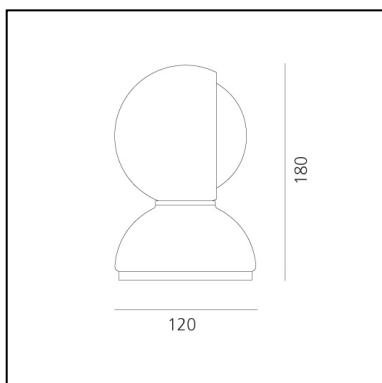

Eclisse Yellow

Vico Magistretti

IP20   EAC  

LUMINAIRE *

- Watt: **5W**
- Voltage: **220V-240V**

* Delivered lumen output: **170lm** source installed.
Light measurements are provided in relative form and technical lighting calculations may be updated according to the effective source used.

DIMENSIONS

- Height: **180 mm**
- Diameter: **120 mm**
- Base Diameter: **120 mm**
- Impact Resistance: **N/D**
- Glow Wire Test: **850°**

SOURCES NOT INCLUDED

- Category: **LED RETROFIT**
- Number: **1**
- Watt: **5W**
- Socket: **E14**