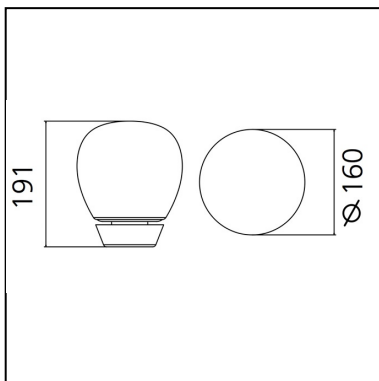

LUMINAIRE

- Watt: **11W**
- Delivered lumen output: **567lm**
- CCT: **3000K**
- Efficiency: **55%**
- Efficacy: **51.55lm/W**
- CRI: **90**
- Dimmer Typology: **Microswitch Dimmer**

DESCRIPTION

Empatia is inspired by the association between the great glass-blowing tradition and the LED technology of Artemide. High interest in the expression potentials of this material resulted into co-operation with master glass blowers to gain full control of the special suppleness of Venetian glass and to work on the balance between surface and light, between subtle densities and transparencies. Hence clear, pure craft objects, each of them unique in all respects. Transparency and opacity are wisely dosed to obtain a glass that reflects light without glaring and without losing efficiency. Hence optical device, whose heart is a high-performance LED-based light engine created separately from the glass emission body in favor of higher thermal efficiency and performance. Light is controlled with maximum yield and driven towards the glass diffuser through a transparent pipe with a very low absorption coefficient.

FEATURES

- Product Code: **1813010A**
- Colour: **White**
- Installation: **Table**
- Material: **Blown glass, methacrylate, aluminum**
- Series: **Design Collection**
- design by: **Carlotta de Bevilacqua, Paola di Arianello**

DIMENSIONS

- Height: **190 mm**
- Diameter: **160 mm**
- Impact Resistance: **N/D**
- Glow Wire Test: **650°C**

SOURCES INCLUDED

- Category: **Led**
- Number: **1**
- Watt: **11W**
- Delivered lumen output: **1380lm**
- Color temperature (K): **3000K**
- CRI: **90**
- Color Tolerance: **2SDCM**