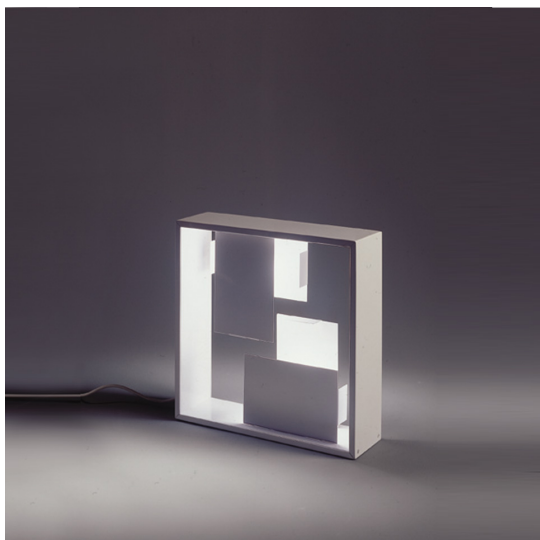

Fato

Gio Ponti

IP20   **EAC**  

LUMINAIRE *

– Watt: **2x5W**

– Voltage: **220V-240V** depending on the source installed.
Light measurements are provided in relative form and technical lighting calculations may be updated according to the effective source used.

DESCRIPTION

A table or wall lamp, with geometrical metal screens creating light and dark, screened and clear, all enclosed in a square frame: it is both a light object and a lamp. A lighting sculpture with a strong styling connotation to the '60s. Structure in white enamelled, folded and welded plate.

FEATURES

- Product Code: **0048010A**
- Colour: **White**
- Installation: **WallTable**
- Material: **steel**
- Series: **Design Collection, Modern Classic**
- Environment: **Indoor**
- Area contract: **Residential**
- Emission: **Indirect**
- design by: **Gio Ponti**

DIMENSIONS

- Length: **350 mm**
- Width: **350 mm**
- Height: **100 mm**
- Glow Wire Test: **N/D°**

SOURCES NOT INCLUDED

- Category: **LED RETROFIT**
- Number: **2**
- Watt: **5W**
- Socket: **E14**