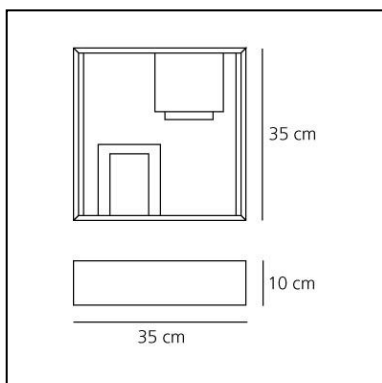

Fato

Gio Ponti

IP20   **EAC**  

LUMINAIRE *

– Watt: **2x5W**

– Voltage: **220V-240V** depending on the source installed.
Light measurements are provided in relative form and technical lighting calculations may be updated according to the effective source used.

DESCRIPTION

A table or wall lamp, with geometrical metal screens creating light and dark, screened and clear, all enclosed in a square frame: it is both a light object and a lamp. A lighting sculpture with a strong styling connotation to the '60s. Structure in white enamelled, folded and welded plate.

FEATURES

- Product Code: **0048010A**
- Colour: **White**
- Installation: **WallTable**
- Material: **steel**
- Series: **Design Collection, Modern Classic**
- Environment: **Indoor**
- Area contract: **Residential**
- Emission: **Indirect**
- design by: **Gio Ponti**

DIMENSIONS

- Length: **350 mm**
- Width: **350 mm**
- Height: **100 mm**
- Glow Wire Test: **N/D°**

SOURCES NOT INCLUDED

- Category: **LED RETROFIT**
- Number: **2**
- Watt: **5W**
- Socket: **E14**