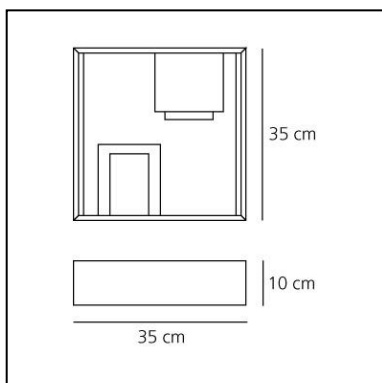

Fato gold

Gio Ponti

IP20   EAC 

LUMINAIRE *

– Watt: **2x5W**

– Voltage: **220V-240V** depending on the source installed.
Light measurements are provided in relative form and technical lighting calculations may be updated according to the effective source used.

DESCRIPTION

A table or wall lamp, with geometrical metal screens creating light and dark, screened and clear, all enclosed in a square frame: it is both a light object and a lamp. A lighting sculpture with a strong styling connotation to the '60s. Structure in white enamelled, folded and welded plate. Ability to mount LED light source E14 (LED light source not included).

DIMENSIONS

- Length: **350 mm**
- Width: **350 mm**
- Height: **100 mm**

SOURCES NOT INCLUDED

- Category: **LED RETROFIT**
- Number: **2**
- Watt: **5W**
- Socket: **E14**