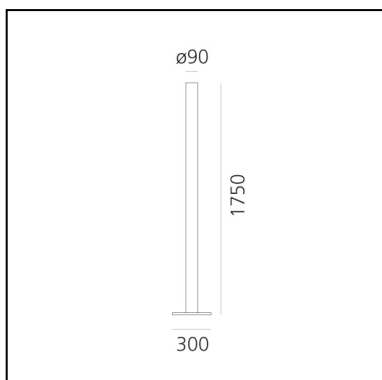

Ilio - Glossy Black - 2700K - App Compatible

Ernesto Gismondi

IP20     Dimmerable: +  -

LUMINAIRE

- Watt: **45W**
- Voltage: **220-240V**
- Delivered lumen output: **3332lm**
- CCT: **2700K**
- Efficiency: **87%**
- Efficacy: **74.04lm/W**
- CRI: **90**
- Dimmer Typology: **Microswitch Dimmer**

DESCRIPTION

Ilio is a floor lamp stripped to the bare essentials, where the geometrical synthesis expresses a productive and functional intelligence.

Today, with the evolution of LED technology, the variables which had led to the definition of the proportions of Ilio have changed.

DIMENSIONS

- Height: **1750 mm**
- Diameter: **90 mm**
- Base Length: **300 mm**
- Base Width: **300 mm**
- Impact Resistance: **N.D.**
- Glow Wire Test: **750°**

SOURCES INCLUDED

- Category: **Led**
- Number: **1**
- Watt: **36.36W**
- Delivered lumen output: **3646lm**
- Color temperature (K): **2700K**
- CRI: **90**
- Color Tolerance: **MacAdam 2SDCM**
- Efficacy: **100lm/W**
- Service Life: **50000-L70**