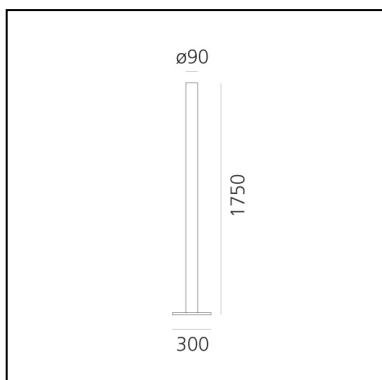

Ilio - Glossy Black - 3000K - App Compatible

Ernesto Gismondi

IP20     Dimmerable: +  -

LUMINAIRE

- Watt: **45W**
- Voltage: **220-240V**
- Delivered lumen output: **3564lm**
- CCT: **3000K**
- Efficiency: **88%**
- Efficacy: **79.2lm/W**
- CRI: **90**
- Dimmer Typology: **Microswitch Dimmer**

DESCRIPTION

Ilio is a floor lamp stripped to the bare essentials, where the geometrical synthesis expresses a productive and functional intelligence.

Today, with the evolution of LED technology, the variables which had led to the definition of the proportions of Ilio have changed.

DIMENSIONS

- Height: **1750 mm**
- Diameter: **90 mm**
- Base Length: **300 mm**
- Base Width: **300 mm**
- Impact Resistance: **N.D.**
- Glow Wire Test: **750°**

SOURCES INCLUDED

- Category: **Led**
- Number: **1**
- Watt: **37W**
- Delivered lumen output: **3899lm**
- Color temperature (K): **3000K**
- CRI: **90**
- Color Tolerance: **MacAdam 2SDCM**
- Efficacy: **107lm/W**
- Service Life: **50000-L70**