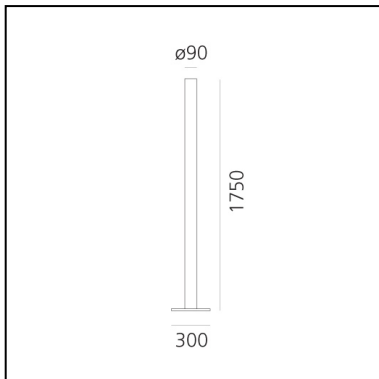

Ilio - Rubin Red - 2700K - App Compatible

Ernesto Gismondi

IP20     Dimmerable: +  -

LUMINAIRE

- Watt: **45W**
- Voltage: **220-240V**
- Delivered lumen output: **3332lm**
- CCT: **2700K**
- Efficiency: **87%**
- Efficacy: **74.04lm/W**
- CRI: **90**
- Dimmer Typology: **Microswitch Dimmer**

DESCRIPTION

Ilio is a floor lamp stripped to the bare essentials, where the geometrical synthesis expresses a productive and functional intelligence.

Today, with the evolution of LED technology, the variables which had led to the definition of the proportions of Ilio have changed.

DIMENSIONS

- Height: **1750 mm**
- Diameter: **90 mm**
- Base Length: **300 mm**
- Base Width: **300 mm**
- Impact Resistance: **N.D.**
- Glow Wire Test: **750°**

SOURCES INCLUDED

- Category: **Led**
- Number: **1**
- Watt: **36.36W**
- Delivered lumen output: **3646lm**
- Color temperature (K): **2700K**
- CRI: **90**
- Color Tolerance: **MacAdam 2SDCM**
- Efficacy: **100lm/W**
- Service Life: **50000-L70**