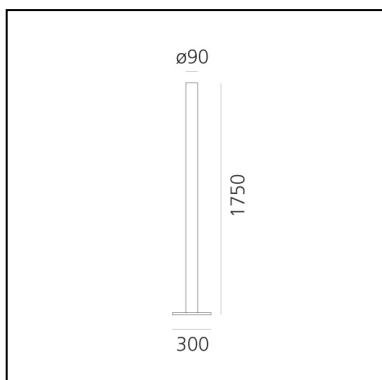

LUMINAIRE

- Watt: **45W**
- Voltage: **220-240V**
- Delivered lumen output: **3564lm**
- CCT: **3000K**
- Efficiency: **88%**
- Efficacy: **79.2lm/W**
- CRI: **90**
- Dimmer Typology: **Microswitch Dimmer**

DESCRIPTION

Ilio is a floor lamp stripped to the bare essentials, where the geometrical synthesis expresses a productive and functional intelligence.

Today, with the evolution of LED technology, the variables which had led to the definition of the proportions of Ilio have changed.

FEATURES

- Product Code: **1640010APP**
- Colour: **Rubin Red**
- Installation: **Floor**
- Material: **Aluminium, steel**
- Series: **Design Collection**
- Environment: **Indoor**
- Area contract: **Hospitality, Residential**
- Emission: **Indirect**
- design by: **Ernesto Gismondi**

DIMENSIONS

- Height: **1750 mm**
- Diameter: **90 mm**
- Base Length: **300 mm**
- Base Width: **300 mm**
- Impact Resistance: **N.D.**
- Glow Wire Test: **750°**

SOURCES INCLUDED