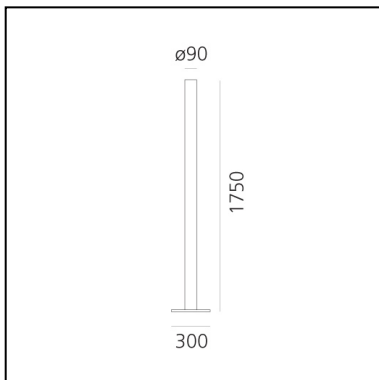

## LUMINAIRE

- Watt: **45W**
- Voltage: **220-240V**
- Delivered lumen output: **3332lm**
- CCT: **2700K**
- Efficiency: **87%**
- Efficacy: **74.04lm/W**
- CRI: **90**
- Dimmer Typology: **Microswitch Dimmer**

## DIMENSIONS

- Height: **1750 mm**
- Diameter: **90 mm**
- Base Length: **300 mm**
- Base Width: **300 mm**
- Impact Resistance: **N.D.**
- Glow Wire Test: **750°**

## SOURCES INCLUDED

- Category: **Led**
- Number: **1**
- Watt: **36.36W**
- Delivered lumen output: **3646lm**
- Color temperature (K): **2700K**
- CRI: **90**
- Color Tolerance: **MacAdam 2SDCM**
- Efficacy: **100lm/W**
- Service Life: **50000-L70**