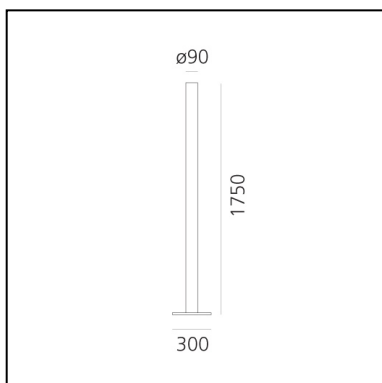

Ilio - White - 3000K - App Compatible

Ernesto Gismondi

IP20     Dimmerable: 

LUMINAIRE

- Watt: **45W**
- Voltage: **220-240V**
- Delivered lumen output: **3564lm**
- CCT: **3000K**
- Efficiency: **88%**
- Efficacy: **79.2lm/W**
- CRI: **90**
- Dimmer Typology: **Microswitch Dimmer**

DESCRIPTION

Ilio is a floor lamp stripped to the bare essentials, where the geometrical synthesis expresses a productive and functional intelligence.

Today, with the evolution of LED technology, the variables which had led to the definition of the proportions of Ilio have changed.

DIMENSIONS

- Height: **1750 mm**
- Diameter: **90 mm**
- Base Length: **300 mm**
- Base Width: **300 mm**
- Impact Resistance: **N.D.**
- Glow Wire Test: **750°**

SOURCES INCLUDED

- Category: **Led**
- Number: **1**
- Watt: **37W**
- Delivered lumen output: **3899lm**
- Color temperature (K): **3000K**
- CRI: **90**
- Color Tolerance: **MacAdam 2SDCM**
- Efficacy: **107lm/W**
- Service Life: **50000-L70**